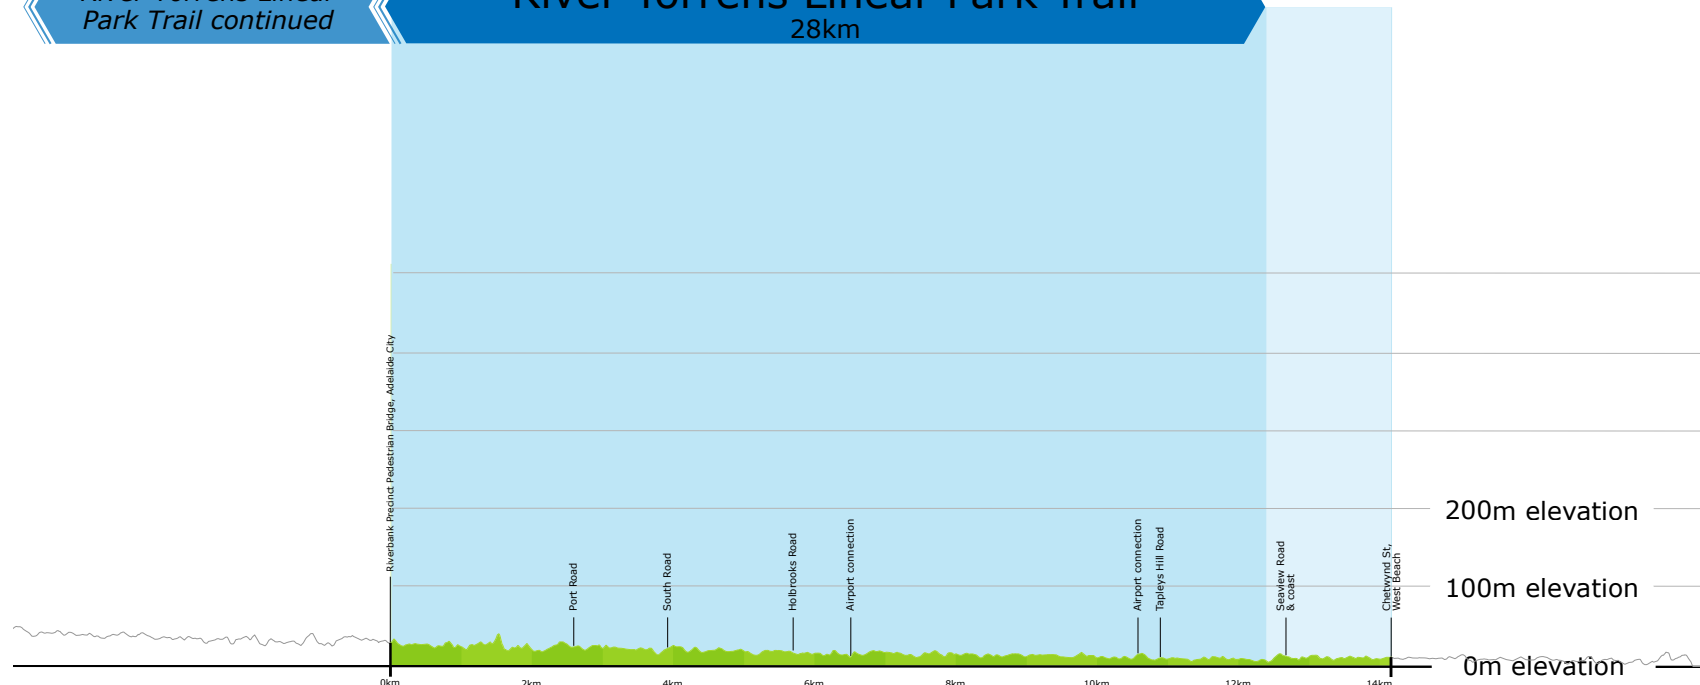

River Torrens Linear Park Trail

28km

Section 6

Adelaide City to West Beach
14.2km (1 day)

Section 5
Newton to Adelaide City

Section 7
West Beach to Kingston Park

This section displayed in detail above