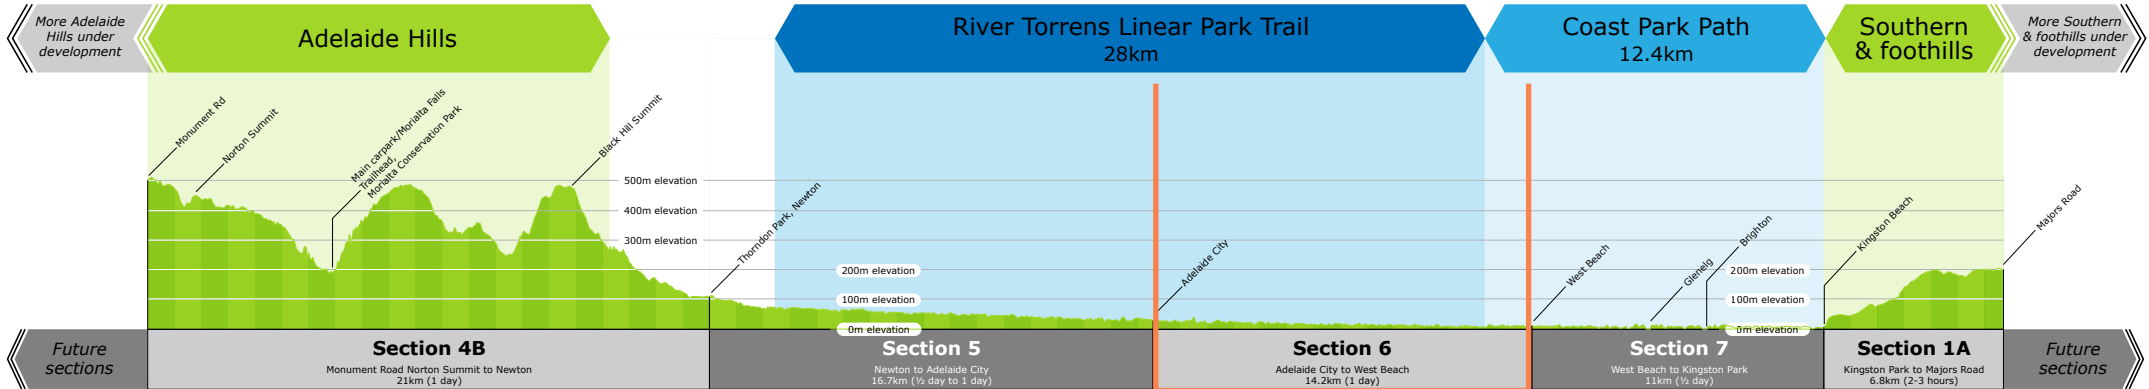

River Torrens Linear Park Trail

28km

Section 6

Adelaide City to West Beach
14.2km (1 day)

Section 5
Newton to Adelaide City

Section 7
West Beach to Kingston Park

This section displayed in detail above